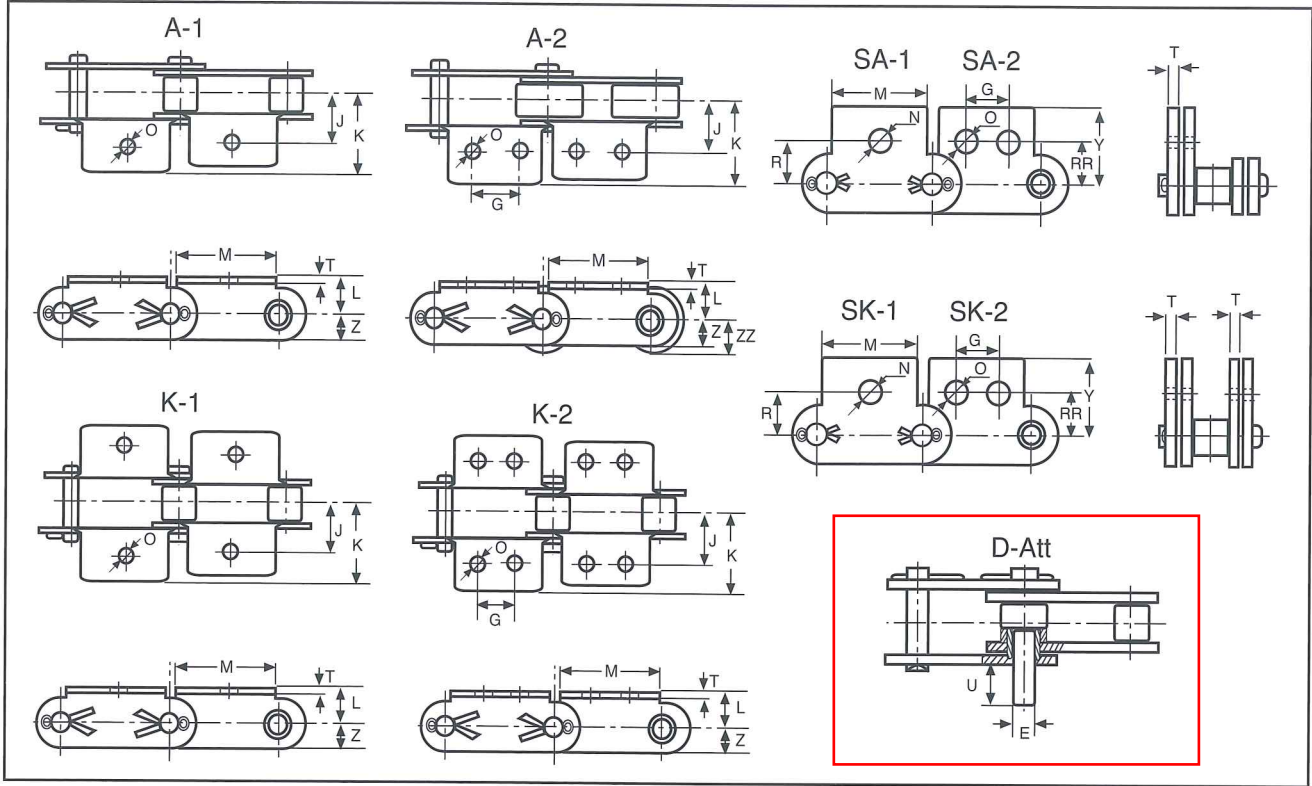

Double Pitch Attachments

HKK Chain No.	Chain Pitch	J	K	L	M	O	N	G	T	Z	ZZ
HKK C2040 HKK C2042	1	0.500	0.750	0.359	0.750	9/64	13/64	0.375	0.060	0.223	0.312
HKK C2050 HKK C2052	1-1/4	0.625	0.953	0.437	0.937	13/64	17/64	0.468	0.080	0.296	0.375
HKK C2060H HKK C2062H	1-1/2	0.843	1.234	0.578	1.125	13/64	11/32	0.562	0.125	0.335	0.438
HKK C2080H HKK C2082H	2	1.093	1.593	0.750	1.500	17/64	13/32	0.750	0.156	0.445	0.562
HKK C2100H HKK C2102H	2-1/2	1.312	1.968	0.921	1.875	11/32	35/64	0.937	0.187	0.563	0.781
HKK C2120H HKK C2122H	3	1.562	2.437	1.093	2.250	13/32	5/8	1.125	0.218	0.687	0.875
HKK C2160H HKK C2162H	4	2.062	2.984	1.437	3.000	35/64	53/64	1.500	0.281	0.937	1.125

Dimensions in inches & pounds

HKK Chain No.	Chain Pitch	R	RR	Y	E	U	Average Weight Per Attachment (lbs)				
							A att	K att	SA att	SK att	D att
HKK C2040 HKK C2042	1	0.437	0.531	0.781	0.156	0.375	0.007	0.014	0.006	0.012	0.002
HKK C2050 HKK C2052	1-1/4	0.562	0.625	0.968	0.200	0.468	0.014	0.028	0.013	0.026	0.004
HKK C2060H HKK C2062H	1-1/2	0.687	0.750	1.203	0.234	0.562	0.033	0.066	0.032	0.064	0.005
HKK C2080H HKK C2082H	2	0.875	1.000	1.593	0.312	0.750	0.070	0.140	0.070	0.140	0.024
HKK C2100H HKK C2102H	2-1/2	1.125	1.250	1.984	0.375	0.937	0.142	0.284	0.146	0.292	0.030
HKK C2120H HKK C2122H	3	1.312	1.468	2.156	0.437	1.125	0.226	0.452	0.216	0.432	0.050
HKK C2160H HKK C2162H	4	1.750	2.000	3.000	0.562	1.500	0.583	1.166	0.517	1.034	0.100

Dimensions in inches & pounds